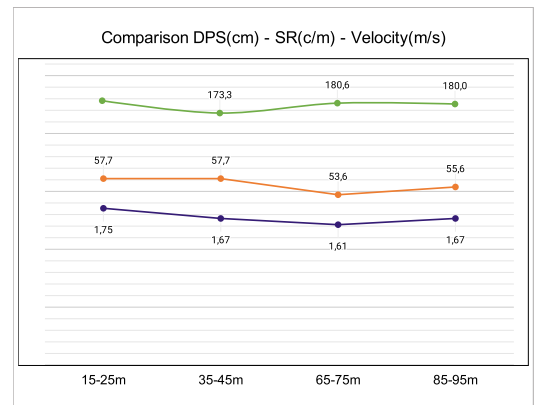

## Olympic Games Tokyo 2020

Name **Yufei Zhang**

Race **100m Butterfly** Results **00:55.64**

Distance	Meters	0 - 15m	15-25m	25-35m	35-45m	45-50m	50-65m	65-75m	75-85m	85-95m	95-100m	Pacing info
Split	Time	00:05.70	00:11.40	00:17.00	00:23.00	00:25.71	00:33.80	00:40.00	00:46.40	00:52.40	00:55.64	Averages
Lap	Time	00:05.70	00:05.70	00:05.60	00:06.00	00:02.71	00:08.09	00:06.20	00:06.40	00:06.00	00:03.24	1,81
Velocity	Metre/Sec	2,63	1,75	1,79	1,67	1,85	1,85	1,61	1,56	1,67	1,54	56,1
Stroke Rate	Cycle/Min		57,7		57,7	55,6		53,6		55,6	55,6	00:01.07
Stroke Tempo	Sec		00:01.04		00:01.04	00:01.08		00:01.12		00:01.08	00:01.08	179,1
Distance per stroke	Cm		182,5		173,3		180,6		180,0			3,00
Stroke Index	DPS*Speed*Cycle		3,20		2,89		2,91		3,00			

Start info		
Data evolution		Start
Reaction Time	Sec	00:00.64
Time Out	Sec	00:05.20
Breakout Dis	Metre	12,0
Velocity	Metre/Sec	2,31

Turn info		
Data evolution		Turn
Split	Meters	45-65m
Split	Time	00:10.80
Velocity	Metre/Sec	1,85

Underwater phase		
Time in	Sec	00:00.98
Time Out	Sec	00:04.20
Total Time	Sec	00:05.18
Breakout Dis.	Metre	10,0
UW Velocity	Metre/Sec	2,38

Front End Speed						
Distance		15m	25m	35m	45m	50m
Split	Time	00:05.70	00:11.40	00:17.00	00:23.00	00:25.71
Stroke Rate	Cycle/Min		57,7		57,7	55,6
Stroke Tempo	Sec		00:01.04		00:01.04	

Back End Speed					
Distance		25m	35m	45m	50m
Split	Time	00:14.29	00:20.69	00:26.69	00:29.93
Stroke Rate	Cycle/Min	53,6		55,6	55,6
Stroke Tempo	Sec	00:01.12		00:01.08	00:01.08

Analysis Swim by Siarhei Ivashyn