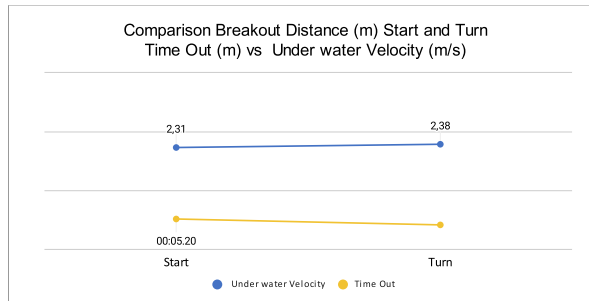

## Olympic Games Tokyo 2020

Name **Yufei Zhang**

Race **100m Butterfly** Results **00:55.64**

Distance	Meters	0 - 15m	15-25m	25-35m	35-45m	45-50m	50-65m	65-75m	75-85m	85-95m	95-100m	Pacing info
Split	Time	00:05.70	00:11.40	00:17.00	00:23.00	00:25.71	00:33.80	00:40.00	00:46.40	00:52.40	00:55.64	Averages
Lap	Time	00:05.70	00:05.70	00:05.60	00:06.00	00:02.71	00:08.09	00:06.20	00:06.40	00:06.00	00:03.24	1,81
Velocity	Metre/Sec	2,63	1,75	1,79	1,67	1,85	1,85	1,61	1,56	1,67	1,54	56,1
Stroke Rate	Cycle/Min		57,7		57,7	55,6		53,6		55,6	55,6	00:01.07
Stroke Tempo	Sec		00:01.04		00:01.04	00:01.08		00:01.12		00:01.08	00:01.08	179,1
Distance per stroke	Cm		182,5		173,3		180,6		180,0			3,00
Stroke Index	DPS*Speed*Cycle		3,20		2,89		2,91		3,00			

Start info		
Data evolution		Start
Reaction Time	Sec	00:00.64
Time Out	Sec	00:05.20
Breakout Dis	Metre	12,0
Velocity	Metre/Sec	2,31

Turn info		
Data evolution		Turn
Split	Meters	45-65m
Split	Time	00:10.80
Velocity	Metre/Sec	1,85

Underwater phase		
Time in	Sec	00:00.98
Time Out	Sec	00:04.20
Total Time	Sec	00:05.18
Breakout Dis.	Metre	10,0
UW Velocity	Metre/Sec	2,38

Front End Speed						
Distance		15m	25m	35m	45m	50m
Split	Time	00:05.70	00:11.40	00:17.00	00:23.00	00:25.71
Stroke Rate	Cycle/Min		57,7		57,7	55,6
Stroke Tempo	Sec		00:01.04		00:01.04	