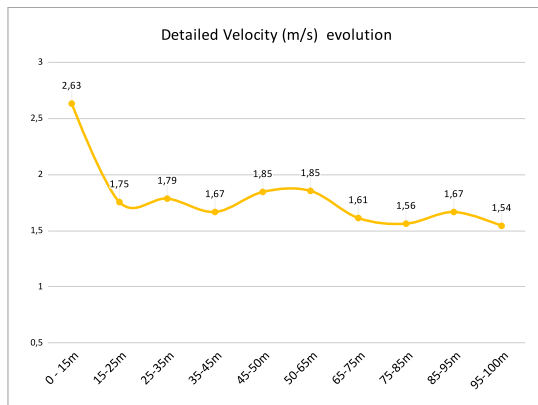

## Olympic Games Tokyo 2020

Name **Yufei Zhang**

Race **100m Butterfly** Results **00:55.64**

Distance	Meters	0 - 15m	15-25m	25-35m	35-45m	45-50m	50-65m	65-75m	75-85m	85-95m	95-100m	Pacing info
Split	Time	00:05.70	00:11.40	00:17.00	00:23.00	00:25.71	00:33.80	00:40.00	00:46.40	00:52.40	00:55.64	Averages
Lap	Time	00:05.70	00:05.70	00:05.60	00:06.00	00:02.71	00:08.09	00:06.20	00:06.40	00:06.00	00:03.24	1,81
Velocity	Metre/Sec	2,63	1,75	1,79	1,67	1,85	1,85	1,61	1,56	1,67	1,54	56,1
Stroke Rate	Cycle/Min		57,7		57,7	55,6		53,6		55,6	55,6	00:01.07
Stroke Tempo	Sec		00:01.04		00:01.04	00:01.08		00:01.12		00:01.08	00:01.08	179,1
Distance per stroke	Cm		182,5		173,3		180,6		180,0			3,00
Stroke Index	DPS*Speed*Cycle		3,20		2,89		2,91		3,00			

Start info		
Data evolution		Start
Reaction Time	Sec	00:00.64
Time Out	Sec	00:05.20
Breakout Dis	Metre	12,0
Velocity	Metre/Sec	2,31

Turn info		
Data evolution		Turn
Split	Meters	45-65m
Split	Time	00:10.80
Velocity	Metre/Sec	1,85

Underwater phase		
Time in	Sec	00:00.98
Time Out	Sec	00:04.20
Total Time	Sec	00:05.18
Breakout Dis.	Metre	10,0
UW Velocity	Metre/Sec	2,38

Front End Speed						
Distance		15m	25m	35m	45m	50m
Split	Time	00:05.70	00:11.40	00:17.00	00:23.00	00:25.71
Stroke Rate	Cycle/Min		57,7		57,7	55,6
Stroke Tempo	Sec		00:01.04		00:01.04	

Back End Speed					
Distance		25m	35m	45m	50m
Split	Time	00:14.29	00:20.69	00:26.69	00:29.93
Stroke Rate	Cycle/Min	53,6		55,6	55,6
Stroke Tempo	Sec	00:01.12		00:01.08	00:01.08

Analysis Swim by Siarhei Ivashyn