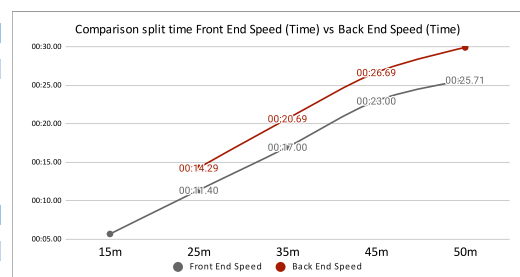

Analysis Swim by Siarhei Ivashyn

AnalysisSwim@gmail.com
[Analysis_swim](#)
[Analysis Swim](#)

[WhatsApp](#)
[Siarhei Ivashyn](#)
[Analysis Swim](#)