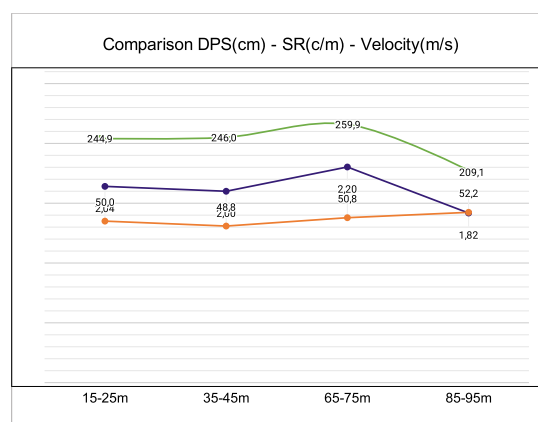

Race Analysis

European Champs Rome 2022

Name **Miressi Alessandro**

Race **100m Freestyle** Results **00:47.63**

Distance	Meters	0 - 15m	15-25m	25-35m	35-45m	45-50m	50-65m	65-75m	75-85m	85-95m	95-100m	Pacing info
Split	Time	00:05.10	00:10.00	00:14.80	00:19.80	00:22.88	00:29.46	00:34.00	00:39.30	00:44.80	00:47.63	Averages
Lap	Time	00:05.10	00:04.90	00:04.80	00:05.00	00:03.08	00:06.58	00:04.54	00:05.30	00:05.50	00:02.83	2,10
Velocity	Metre/Sec	2,94	2,04	2,08	2,00	1,62	2,28	2,20	1,89	1,82	1,77	50,5
Stroke Rate	Cycle/Min		50,0		48,8	50,0		50,8		52,2	52,6	00:01.19
Stroke Tempo	Sec		00:01.20		00:01.23	00:01.20		00:01.18		00:01.15	00:01.14	240,0
Distance per stroke	Cm		244,9		246,0		259,9		209,1			4,86
Stroke Index	DPS*Speed*Cycle		5,00		4,92		5,72		3,80			

Start info		
Data evolution		Start
Reaction Time	Sec	00:00.70
Time Out	Sec	00:03.90
Breakout Dis	Metre	12,5
Velocity	Metre/Sec	3,21

Turn info		
Data evolution		Turn
Split	Meters	45-65m
Split	Time	00:09.66
Velocity	Metre/Sec	2,07

Underwater phase		
Time in	Sec	
Time Out	Sec	00:02.80
Total Time	Sec	00:02.80
Breakout Dis.	Metre	7,3
UW Velocity	Metre/Sec	2,61

Front End Speed						
Distance	15m	25m	35m	45m	50m	
Split	Time	00:05.10	00:10.00	00:14.80	00:19.80	00:22.88
Stroke Rate	Cycle/Min		50,0		48,8	50,0
Stroke Tempo	Sec		00:01.20		00:01.23	

Back End Speed					
Distance	25m	35m	45m	50m	
Split	Time	00:11.12	00:16.42	00:21.92	00:24.75
Stroke Rate	Cycle/Min	50,8		52,2	52,6
Stroke Tempo	Sec	00:01.18		00:01.15	00:01.14

Analysis Swim by Siarhei Ivashyn