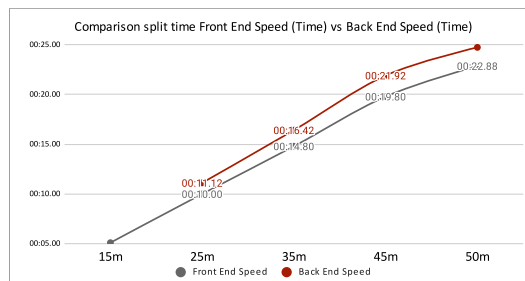

Start info		
Data evolution		Start
Reaction Time	Sec	00:00.70
Time Out	Sec	00:03.90
Breakout Dis	Metre	12,5
Velocity	Metre/Sec	3,21

Turn info		
Data evolution		Turn
Split	Meters	45-65m
Split	Time	00:09.66
Velocity	Metre/Sec	2,07

Underwater phase		
Time in	Sec	
Time Out	Sec	00:02.80
Total Time	Sec	00:02.80
Breakout Dis.	Metre	7,3
UW Velocity	Metre/Sec	2,61

Front End Speed						
Distance	15m	25m	35m	45m	50m	
Split	Time	00:05.10	00:10.00	00:14.80	00:19.80	00:22.88
Stroke Rate	Cycle/Min		50,0		48,8	50,0
Stroke Tempo	Sec		00:01.20		00:01.23	

Back End Speed					
Distance	25m	35m	45m	50m	
Split	Time	00:11.12	00:16.42	00:21.92	00:24.75
Stroke Rate	Cycle/Min	50,8		52,2	52,6
Stroke Tempo	Sec	00:01.18		00:01.15	00:01.14

Analysis Swim by Siarhei Ivashyn