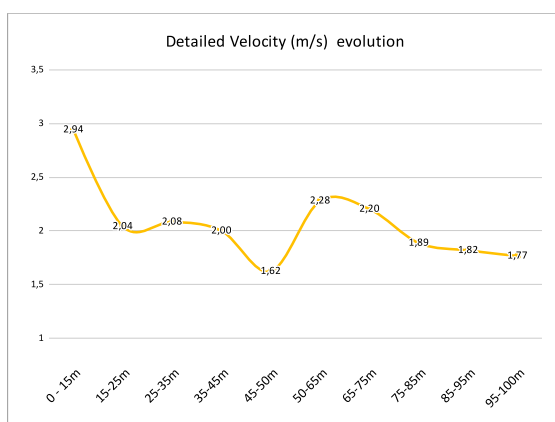

Race Analysis

European Champs Rome 2022

Name **Miressi Alessandro**

Race **100m Freestyle** Results **00:47.63**

Distance	Meters	0 - 15m	15-25m	25-35m	35-45m	45-50m	50-65m	65-75m	75-85m	85-95m	95-100m	Pacing info
Split	Time	00:05.10	00:10.00	00:14.80	00:19.80	00:22.88	00:29.46	00:34.00	00:39.30	00:44.80	00:47.63	Averages
Lap	Time	00:05.10	00:04.90	00:04.80	00:05.00	00:03.08	00:06.58	00:04.54	00:05.30	00:05.50	00:02.83	2,10
Velocity	Metre/Sec	2,94	2,04	2,08	2,00	1,62	2,28	2,20	1,89	1,82	1,77	50,5
Stroke Rate	Cycle/Min		50,0		48,8	50,0		50,8		52,2	52,6	00:01.19
Stroke Tempo	Sec		00:01.20		00:01.23	00:01.20		00:01.18		00:01.15	00:01.14	240,0
Distance per stroke	Cm		244,9		246,0		259,9		209,1			4,86
Stroke Index	DPS*Speed*Cycle		5,00		4,92		5,72		3,80			

Start info		
Data evolution		Start
Reaction Time	Sec	00:00.70
Time Out	Sec	00:03.90
Breakout Dis	Metre	12,5
Velocity	Metre/Sec	3,21

Turn info		
Data evolution		Turn
Split	Meters	45-65m
Split	Time	00:09.66
Velocity	Metre/Sec	2,07

Underwater phase		
Time in	Sec	
Time Out	Sec	00:02.80
Total Time	Sec	00:02.80
Breakout Dis.	Metre	7,3
UW Velocity	Metre/Sec	2,61

Front End Speed						
Distance	15m	25m	35m	45m	50m	
Split	Time	00:05.10	00:10.00	00:14.80	00:19.80	00:22.88
Stroke Rate	Cycle/Min		50,0		48,8	50,0
Stroke Tempo	Sec		00:01.20		00:01.23	

Back End Speed					
Distance	25m	35m	45m	50m	
Split	Time	00:11.12	00:16.42	00:21.92	00:24.75
Stroke Rate	Cycle/Min	50,8		52,2	52,6
Stroke Tempo	Sec	00:01.18		00:01.15	00:01.14

Analysis Swim by Siarhei Ivashyn