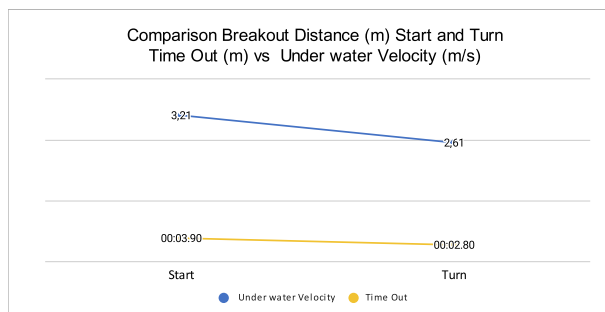

Race Analysis

European Champs Rome 2022

Name **Miressi Alessandro**

Race **100m Freestyle** Results **00:47.63**

Distance	Meters	0 - 15m	15-25m	25-35m	35-45m	45-50m	50-65m	65-75m	75-85m	85-95m	95-100m	Pacing info
Split	Time	00:05.10	00:10.00	00:14.80	00:19.80	00:22.88	00:29.46	00:34.00	00:39.30	00:44.80	00:47.63	Averages
Lap	Time	00:05.10	00:04.90	00:04.80	00:05.00	00:03.08	00:06.58	00:04.54	00:05.30	00:05.50	00:02.83	2,10
Velocity	Metre/Sec	2,94	2,04	2,08	2,00	1,62	2,28	2,20	1,89	1,82	1,77	50,5
Stroke Rate	Cycle/Min		50,0		48,8	50,0		50,8		52,2	52,6	00:01.19
Stroke Tempo	Sec		00:01.20		00:01.23	00:01.20		00:01.18		00:01.15	00:01.14	240,0
Distance per stroke	Cm		244,9		246,0		259,9		209,1			4,86
Stroke Index	DPS*Speed*Cycle		5,00		4,92		5,72		3,80			

Start info		
Data evolution		Start
Reaction Time	Sec	00:00.70
Time Out	Sec	00:03.90
Breakout Dis	Metre	12,5
Velocity	Metre/Sec	3,21

Turn info		
Data evolution		Turn
Split	Meters	45-65m
Split	Time	00:09.66
Velocity	Metre/Sec	2,07

Underwater phase		
Time in	Sec	
Time Out	Sec	00:02.80
Total Time	Sec	00:02.80
Breakout Dis.	Metre	7,3
UW Velocity	Metre/Sec	2,61

Front End Speed						
Distance	15m	25m	35m	45m	50m	
Split	Time	00:05.10	00:10.00	00:14.80	00:19.80	00:22.88
Stroke Rate	Cycle/Min		50,0		48,8	50,0
Stroke Tempo	Sec		00:01.20		00:01.23	