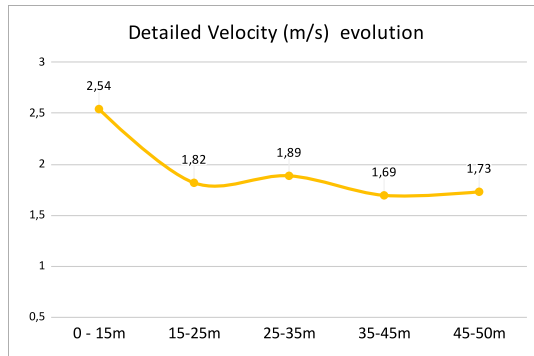

Race Analysis

FINA Swim World Cup 2019 Woman

Name Cate Campbell

Race 50m Butterfly Results 00:25.49

| Distance | Metres | 0 - 15m | 15-25m | 25-35m | 35-45m | 45-50m | Pacing info | |
|---------------------|-----------------|----------|----------|----------|----------|----------|-------------|--|
| Split | Time | 00:05.90 | 00:11.40 | 00:16.70 | 00:22.60 | 00:25.49 | Averages | |
| Lap | Time | 00:05.90 | 00:05.50 | 00:05.30 | 00:05.90 | 00:02.89 | | |
| Velocity | Metre/Sec | 2,54 | 1,82 | 1,89 | 1,69 | 1,73 | 1,98 | |
| Stroke Rate | Cycle/Min | | 58,8 | | 57,7 | 57,1 | 58,3 | |
| Stroke Tempo | Sec | | 00:01.02 | | 00:01.04 | 00:01.05 | 00:01.03 | |
| Distance per stroke | Cm | | 185,5 | | 176,3 | | 180,9 | |
| Stroke Index | DPS*Speed*Cycle | | 3,37 | | 2,99 | | 3,18 | |

| Pacing info | | | |
|-------------|-----------|----------|----------|
| Distance | | 1st 25m | 2nd 25m |
| Lap | Time | 00:11.40 | 00:14.09 |
| Velocity | Metre/Sec | 2,19 | 1,77 |

| Start info | | |
|----------------|-----------|----------|
| Data evolution | | Start |
| Reaction Time | Sec | 00:00.79 |
| Time Out | Sec | 00:04.70 |
| Breakout Dis | Metre | 13,5 |
| Velocity | Metre/Sec | 2,87 |