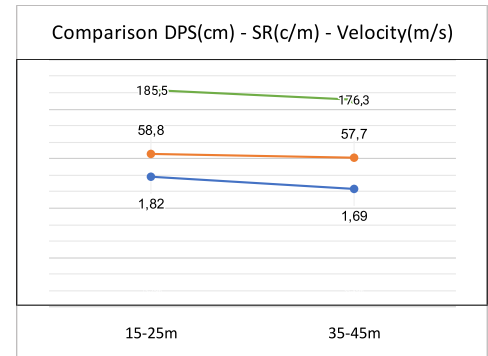

Race Analysis

FINA Swim World Cup 2019 Woman

Name Cate Campbell

Race 50m Butterfly Results 00:25.49

| Distance | Metres | 0 - 15m | 15-25m | 25-35m | 35-45m | 45-50m | Pacing info | |
|---------------------|-----------------|----------|----------|----------|----------|----------|-------------|--|
| Split | Time | 00:05.90 | 00:11.40 | 00:16.70 | 00:22.60 | 00:25.49 | Averages | |
| Lap | Time | 00:05.90 | 00:05.50 | 00:05.30 | 00:05.90 | 00:02.89 | | |
| Velocity | Metre/Sec | 2,54 | 1,82 | 1,89 | 1,69 | 1,73 | 1,98 | |
| Stroke Rate | Cycle/Min | | 58,8 | | 57,7 | 57,1 | 58,3 | |
| Stroke Tempo | Sec | | 00:01.02 | | 00:01.04 | 00:01.05 | 00:01.03 | |
| Distance per stroke | Cm | | 185,5 | | 176,3 | | 180,9 | |
| Stroke Index | DPS*Speed*Cycle | | 3,37 | | 2,99 | | 3,18 | |

| Pacing info | | | |
|-------------|-----------|----------|----------|
| Distance | | 1st 25m | 2nd 25m |
| Lap | Time | 00:11.40 | 00:14.09 |
| Velocity | Metre/Sec | 2,19 | 1,77 |

| Start info | | |
|----------------|-----------|----------|
| Data evolution | | Start |
| Reaction Time | Sec | 00:00.79 |
| Time Out | Sec | 00:04.70 |
| Breakout Dis | Metre | 13,5 |
| Velocity | Metre/Sec | 2,87 |